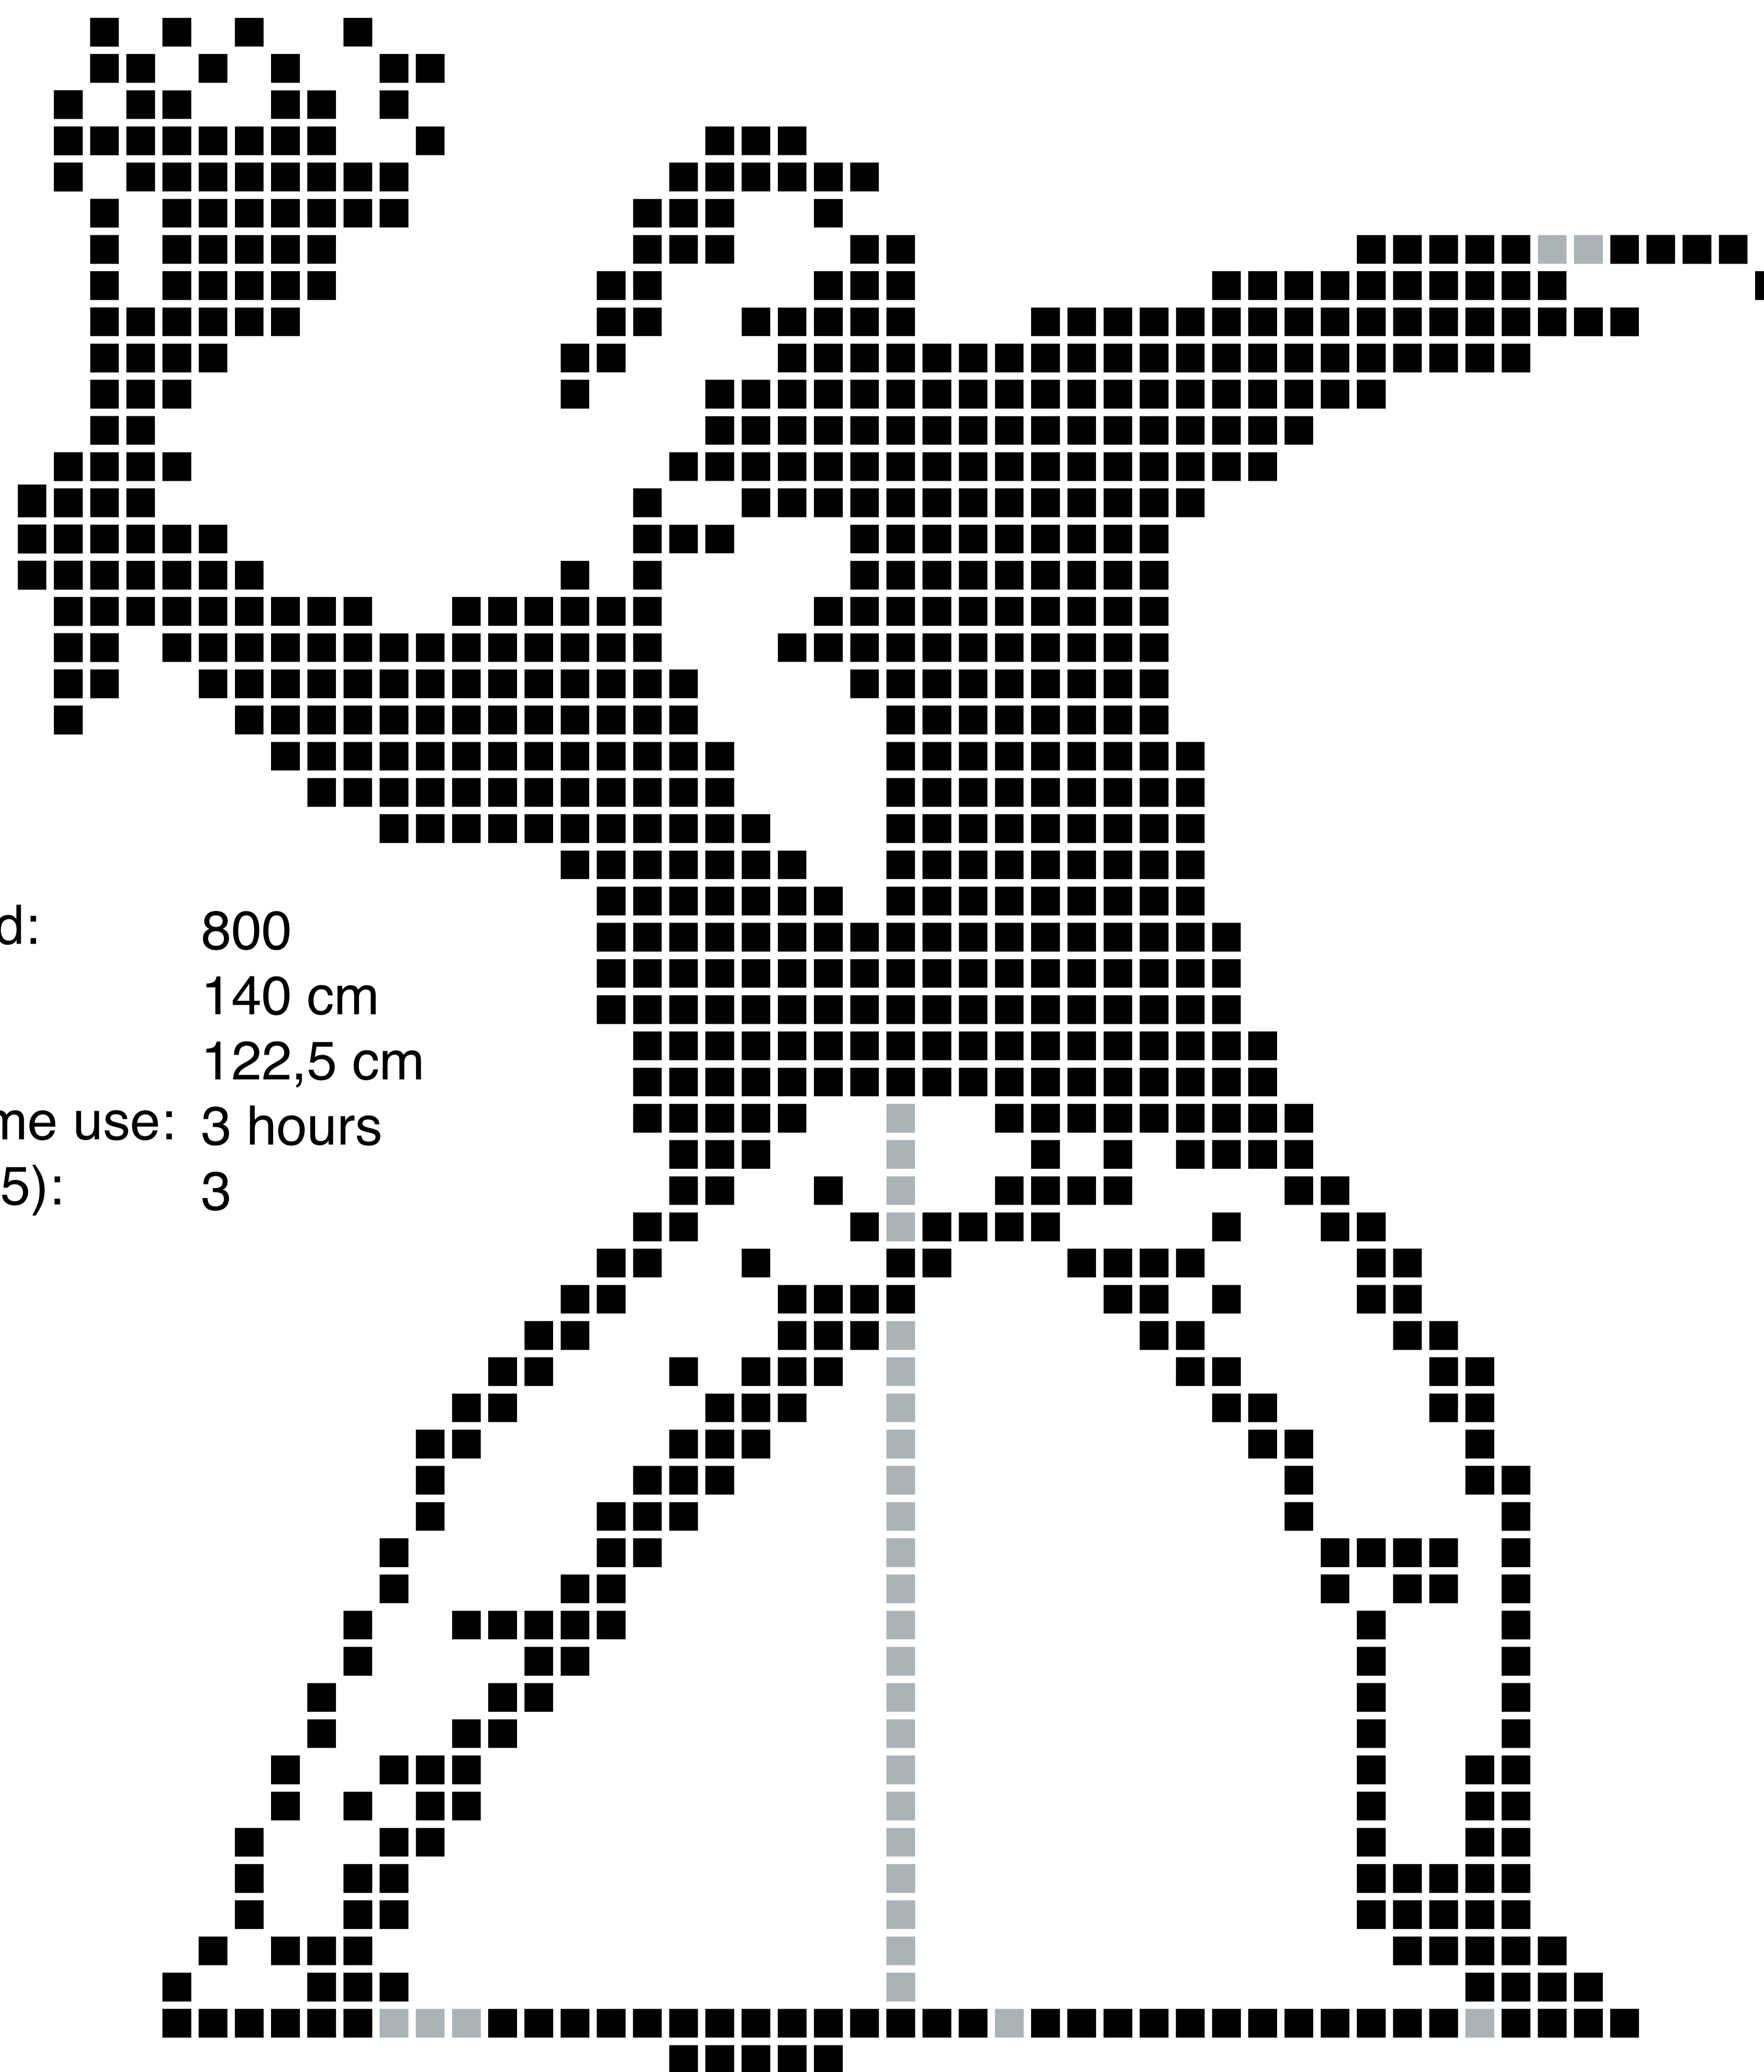

Flowerthrower

- Artwork tile
- Temporary tile for guideline

Tiles needed: 800
Height: 140 cm
Width: 122,5 cm
Expected time use: 3 hours
Difficulty (1-5): 3